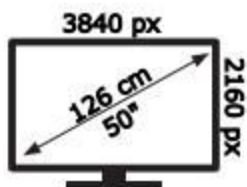

ENERGY

JVC

LT-50VA8035

71 kWh/1000h

ABCDEF **G**

71 kWh/1000h

50550884

2019/2013